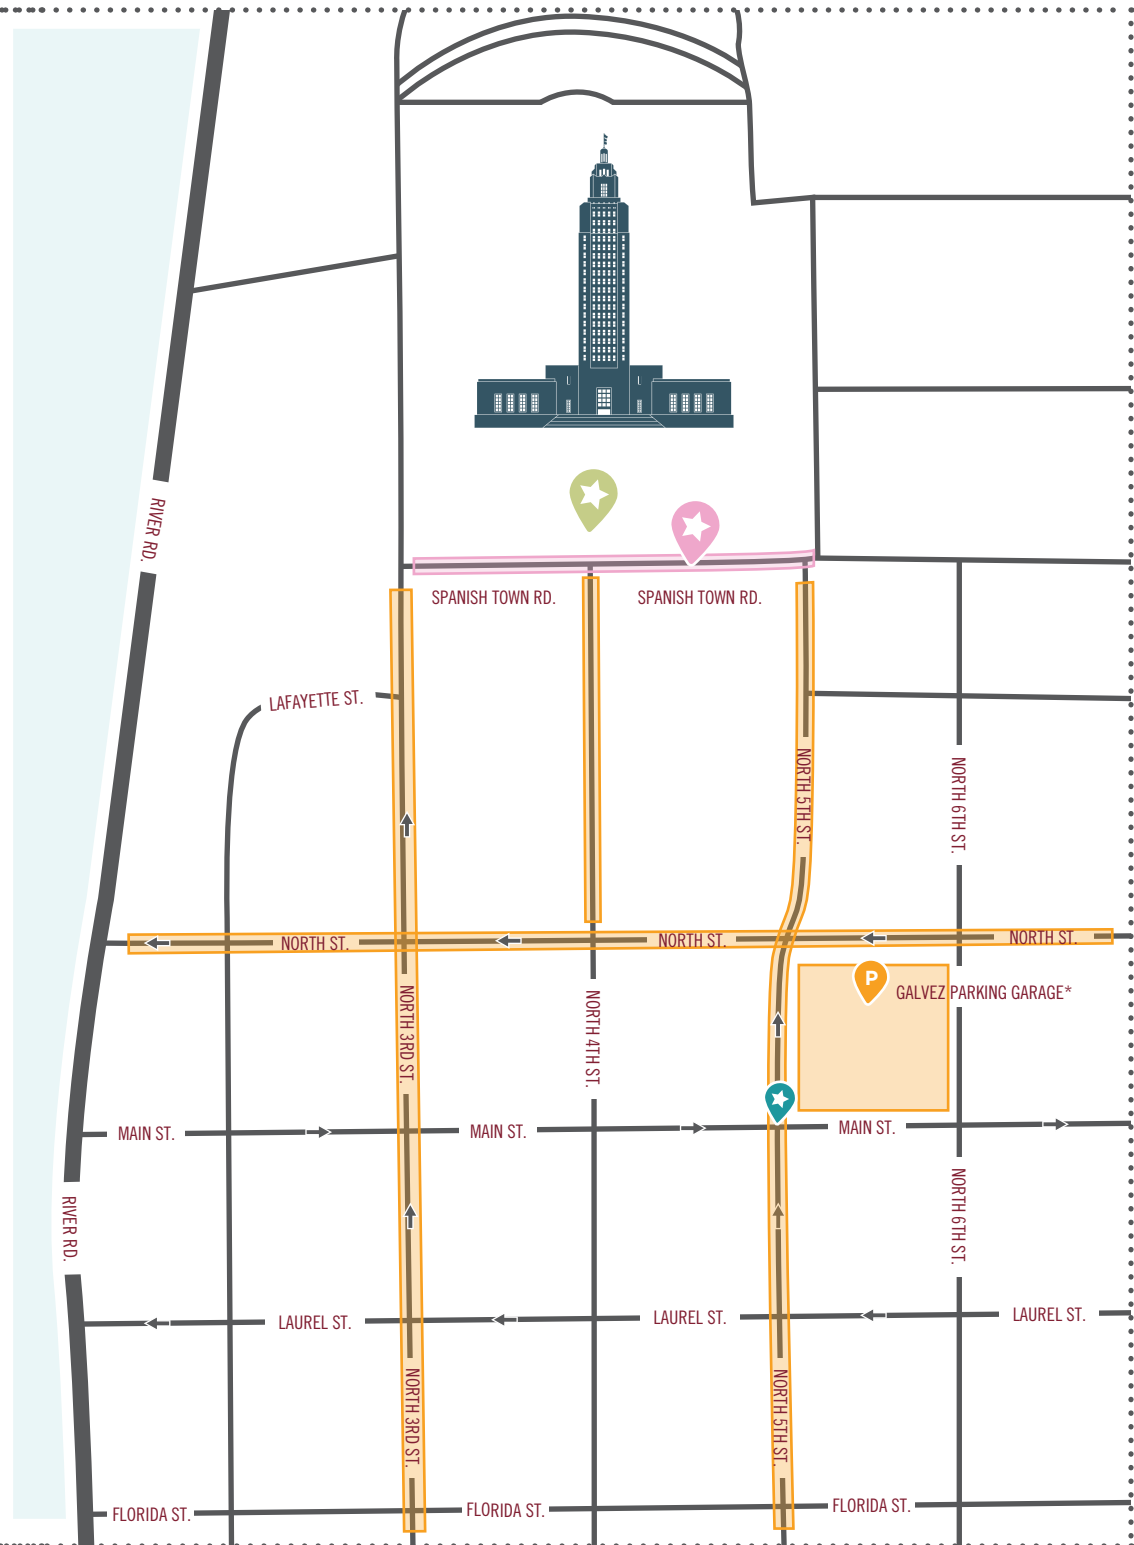

BATON ROUGE

PARKING MAP

MAY 14 • 8 A.M. - 1 P.M.

-  LIVE WELL BATON ROUGE
 -  GEAUX YOGA
 -  RED STICK FARMERS MARKET
 -   PARKING
- *Galvez Parking Garage is free, but closes at 3 p.m. Vehicles must be out by 3 p.m.
- Suggested parking areas only. Driver responsible for ensuring legal parking.

MARY BIRD PERKINS
CANCER CENTER™